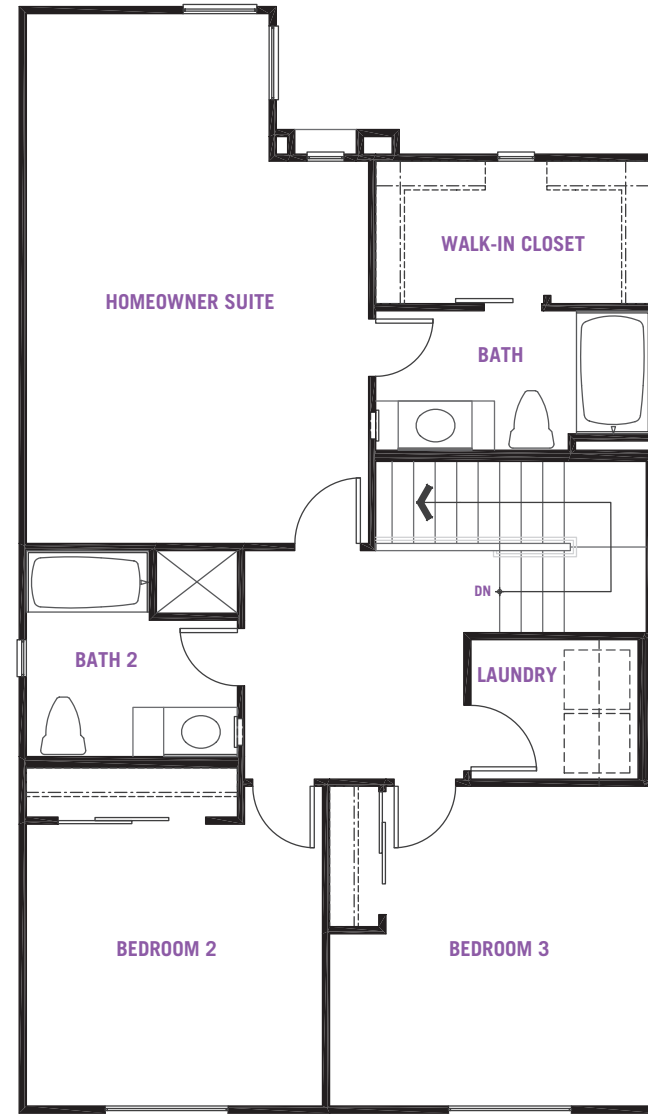

MOSAIC

MARBLE PLAN 210

1,586 sf 3 Bedrooms 2.5 Bathrooms 2-Car Garage

FIRST FLOOR

SECOND FLOOR