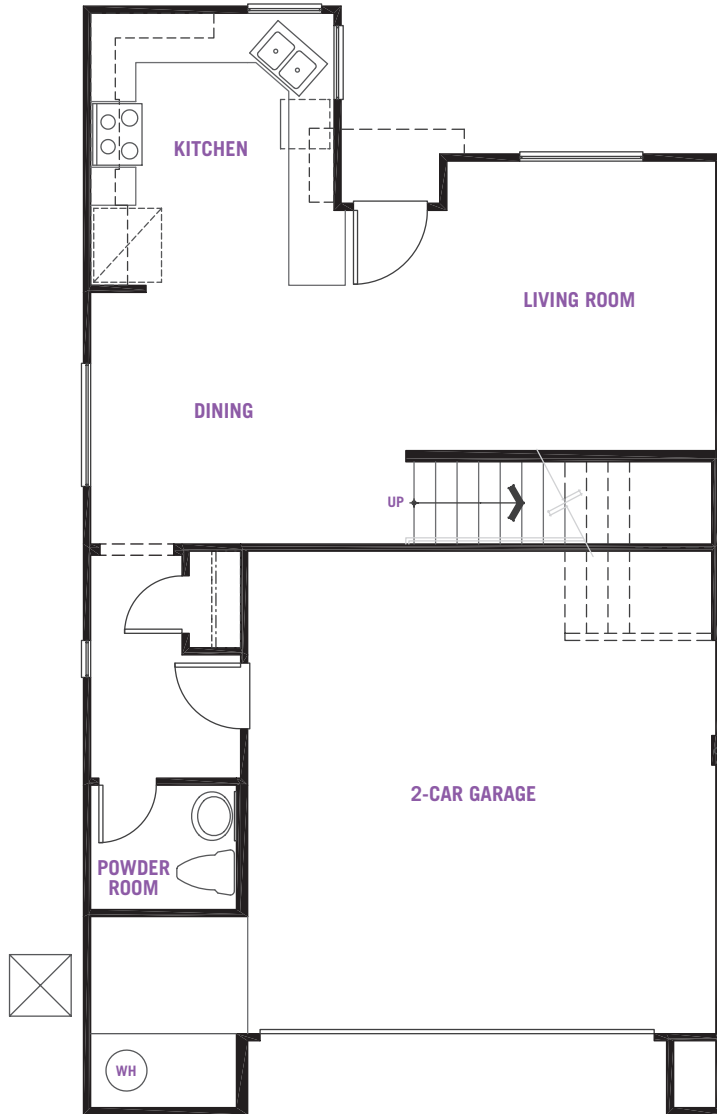

MOSAIC

MARBLE PLAN 210

1,586 sf 3 Bedrooms 2.5 Bathrooms 2-Car Garage

FIRST FLOOR

SECOND FLOOR